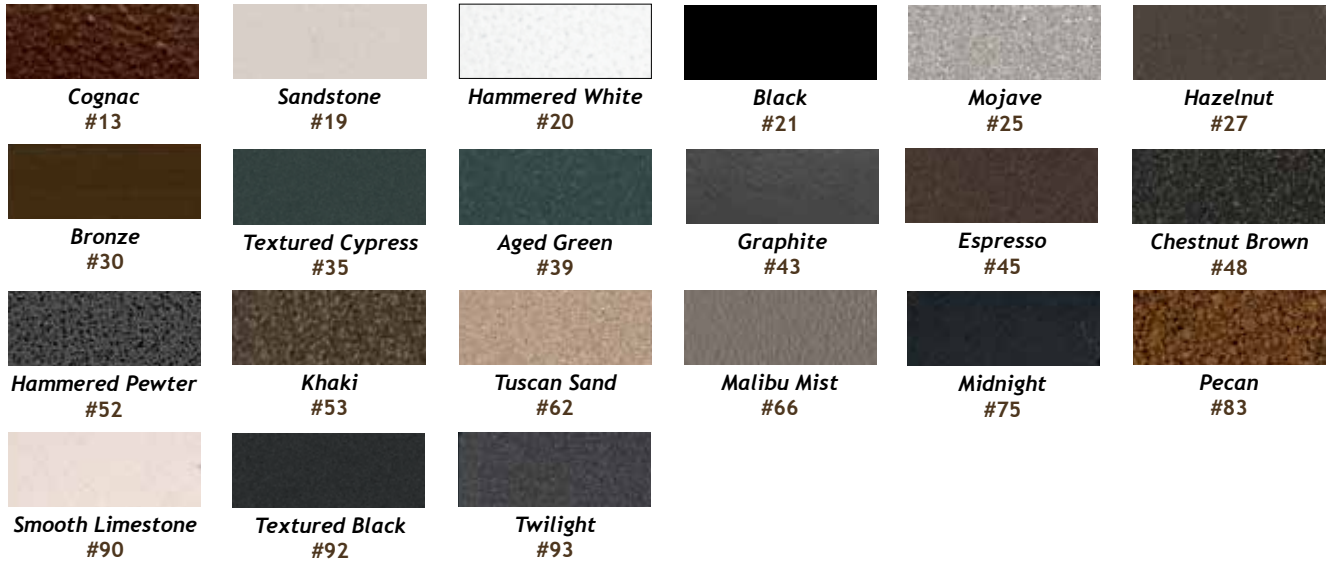

Powder Coat Finish Options

All color samples shown are reproduced as accurately as possible and are for reference purposes only. Please contact your regional sales office for actual color samples.

Brio Collection