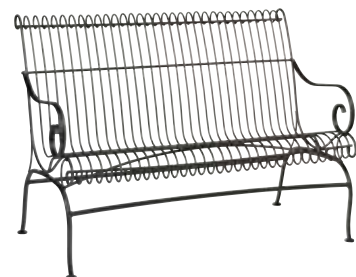

Benches & Chaise Lounges

Amelie Bench
#4X0004
45"w x 25"d x 36"h
Stackable

Bradford Bench
#7X0004
#7V0004 Micro Mesh
41.5"w x 24.5"d x 36.9"h
Stackable

Cromwell Bench
#7M0004
43"w x 27.3"d x 39.5"h
w/Optional Seat Cushion

Fullerton Bench
#2Z0004
45"w x 26.3"d x 38"h
Stackable

Maddox Bench
#7F0004
40.3"w x 26.5"d x 36.5"h
Stackable

Modesto Bench
#260004
40"w x 24.5"d x 35"h

Sheffield Bench
#3C0004
48.4"w x 34.3"d x 38"h
w/Optional Seat Cushion

Tripoli Bench
#1H0004
46"w x 26.3"d x 33.3"h

Terrace Bench
#790005
49.5"w x 30"d x 36"h

Valencia Barrel Love Seat
#310019
43.5"w x 26.8"d x 33"h
Stackable

Bradford Chaise Lounge
#7X0070
29.5"w x 76"l x 22.3"h
Adjustable, w/Optional Cushions