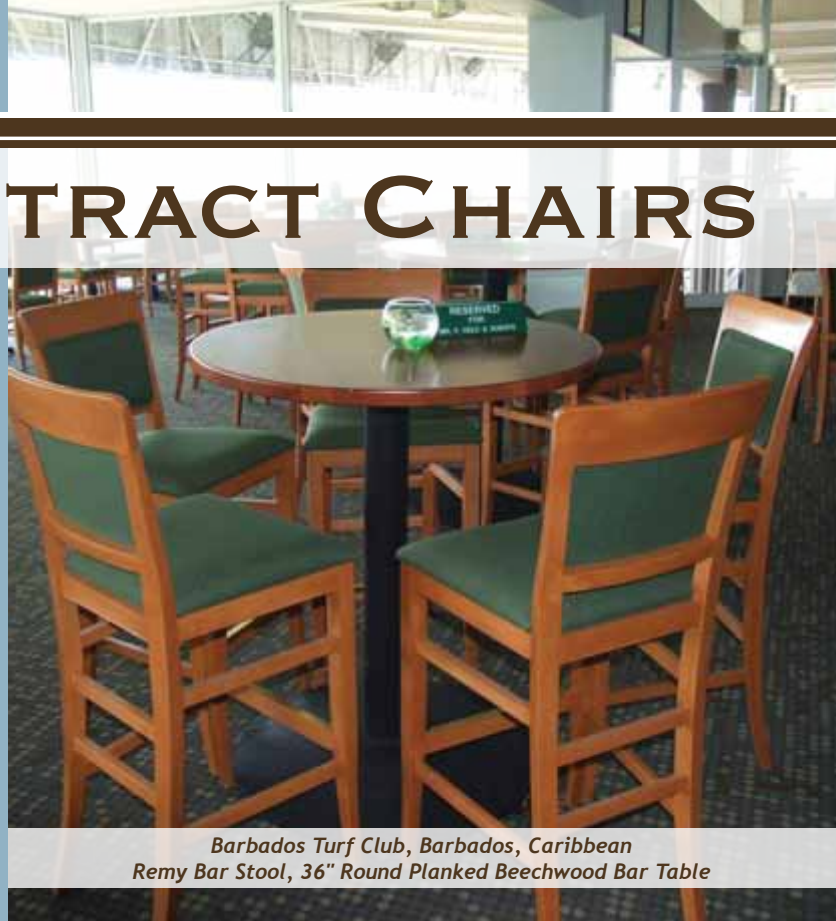

Chairs and bar stools also available with wheels or casters for healthcare usage.

Your frame comes with a 1 year structural warranty - limited to the original use.

Barbados Turf Club, Barbados, Caribbean  
Remy Bar Stool, 36" Round Planked Beechwood Bar Table

## Bulldog Collection

The name "Bulldog" represents the sturdy nature of this seating line that includes a side chair, armchair, bar stool, backless bar stool and matching benches. The side rails are extra thick to support the weight of people climbing up and leaning onto the chair next to them. Upholstered seats as well as solid seats are available.

## Carole & Grill

The Carole chair and bar stool are styled in the popular "ladderback" design. The Grill has vertical slats on the back. The back slats are curved to hug the body. The seats are available in wood or upholstered models.