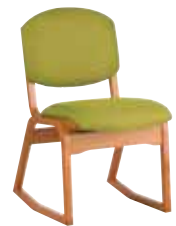

Campus 2 Position Side Chair
17 1/2" w x 24 1/2" d x 33" h

Carlo & Bennett

The stylish, modern Carlo chair is unbeatable in its good value. This stacking chair is built to withstand constant use so it is suited for many high traffic areas such as schools, conference rooms and restaurants. The Bennett chair is a classic library design available in Sr. version (18") and Jr. (16") with scaled down proportions.