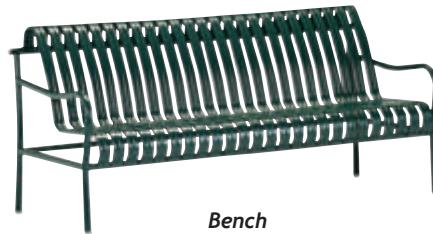

Bench
#T729-6
6'l.