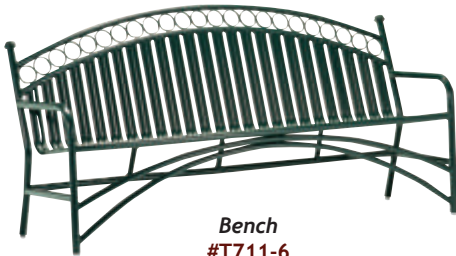

**Bar Height Tables**  
**#T1530**  
 30" dia. x 42"h.  
 Fiberglass Top No Hole  
**#T1536 (not shown)**  
 36" dia. x 42"h.  
 Fiberglass Top w/Umbrella Hole

**Dining Table w/Umbrella Hole**  
**#T1144**  
 42" dia. x 37"h.  
 Fiberglass Top

**Umbrella Base**  
**#9650**  
 Polypropylene  
 Available in White, Black,  
 Dark Brown or Green

**Umbrella Base**  
**#9750 - 50 lb.**  
**#9751 - 80 lb.**  
 Cast Aluminum  
 Available in All Finishes

**Umbrella Base**  
**#TC1050P**  
 Painted Aluminum  
 Available in All Finishes  
 Should be Filled With Sand

**Round Picnic Tables**  
**w/Umbrella Holes**  
**#T110 - Wheelchair Accessible**  
**#T115 - Not wheelchair Accessible**  
 42" dia.