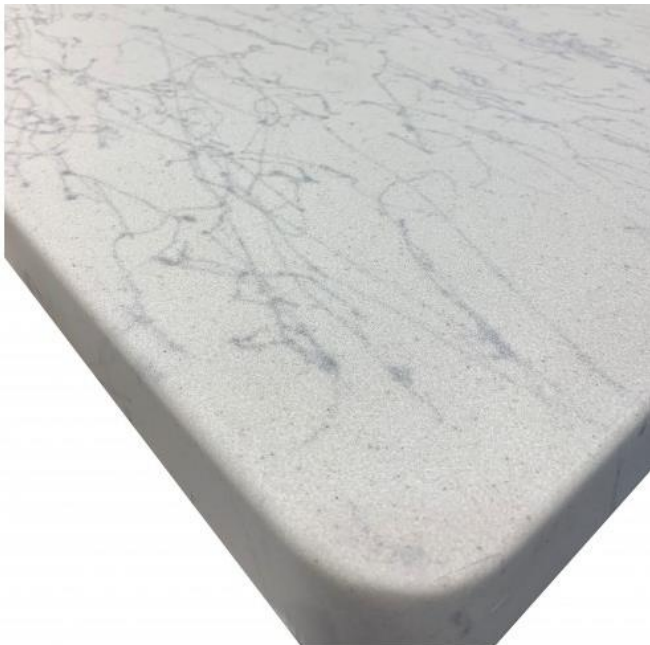

BROADWAY BENCH

SEATON SIDECHAIR

HEWITT SIDECHAIR

SEATON BARSTOOL

HEWITT BARSTOOL

OUTDOOR ADA TABLES

Zeus 36" Square Top
ADA Compliant Table
Base

Segno 23" x 38" Table -
ADA Compliant

Star 40" Square ADA
Table

Cambi 32" x 48" ADA
Table

Solid 32" x 48" ADA
Table

STEEL FRAMED ITALIAN SEATING

NEW TABLETOPS

OUR NEW INDOOR AND OUTDOOR TABLETOPS BELOW ARE MADE TO ORDER IN THE US ALL WITH A LEAD TIME OF 4 TO 6 WEEKS.

INDUSTRIAL METAL EDGED TOPS

RUBBER ALUMINUM EDGE LOOK TOPS

FIBERGLASS CARRARA MARBLE TOPS

FIBERCRETE FAUX CONCRETE TOPS