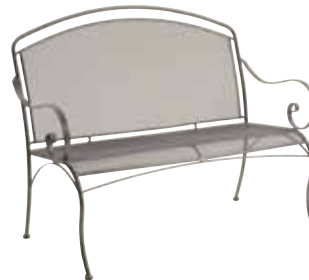

# WROUGHT IRON - EUROPEAN

Our Wrought Iron European furniture is inspired by the classic tables and chairs found in the cafés of Europe. Slim profiles bring an airy, relaxed style to bistro dining & patio entertaining. For extra comfort, add our cushion set made of weather-resistant, ring-spun polyester that easily rinses clean.

For custom color options visit  
[www.tiger-coatings.us](http://www.tiger-coatings.us)

Mountain Winery, Saratoga CA  
Carlos Armchair & 36" Round Mesh Table

**Excelsior™ 2-Seat Bench**  
#537  
42"w x 22"d x 36"h  
Available in Iron Grey

**Classico Bench**  
#QH577  
45"w x 22"d x 37"h  
Available in Black or Iron Grey

**Carat™ Bench**  
#QH547  
48"w x 24"d x 38"h  
Available in Iron Grey

**Reno Bench**  
#QH367  
47"w x 21"d x 35"h  
Available in Black or Iron Grey