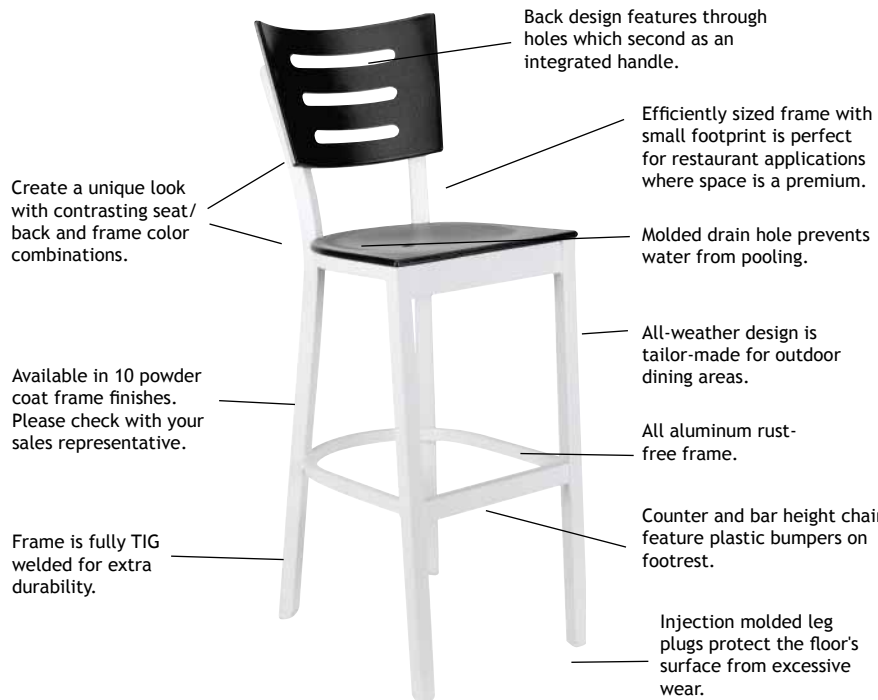

Silver

Bronze

Titanium

Gray

ALUMINUM FRAME RESTAURANT SEATING

Al Fresco Restaurant Collection

Dining Height Chair
8810
16"w x 19"d x 33"h

Counter Height Chair
8880
16"w x 19"d x 40"h

Bar Height Chair
8890
16"w x 19"d x 44"h

This smaller scale collection with a modern flair is great for commercial settings. Consisting of aluminum legs and marine grade polymer seat and back, you can mix and match your frames and seats to create a contrasting look. 5 year contract warranty.

Seat Back Color Options

Features and Benefits of the Al Fresco Restaurant Collection

Frame Finish Color Options