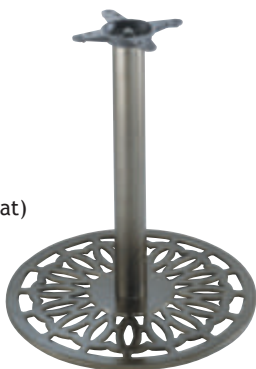

End Base, Dining/Bar Height

Dining height is 28" with a base of 5 1/2" x 22", weight = 14 lbs.
Bar height is 41" with a base of 5 1/2" x 22", weight - 17 lbs.

Bolt Down Base, Dining/Bar Height

Dining height is 28" with a base diameter of 8"
Bar height is 41" with a base diameter of 8"

200 Series

Table Bases

#200-20 20" dia.

#200-24 24" dia.

#200-30 30" dia.

Shown in Gold Vein (powder coat)

9500 Series

Table Bases

#800-28 28" dia.

Shown in Polished Chrome (plated)

1000 Series

Table Bases

#1000-17 17" dia.

#1000-22 22" dia.

#1000-28 28" dia.

Shown in Polished Chrome (plated)