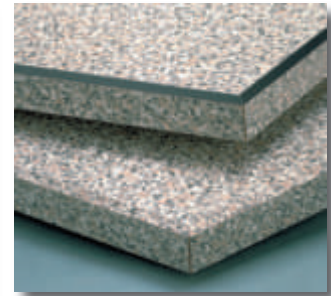

#215
1 3/4"
Beveled Self Edge
Available in two-tone option as shown