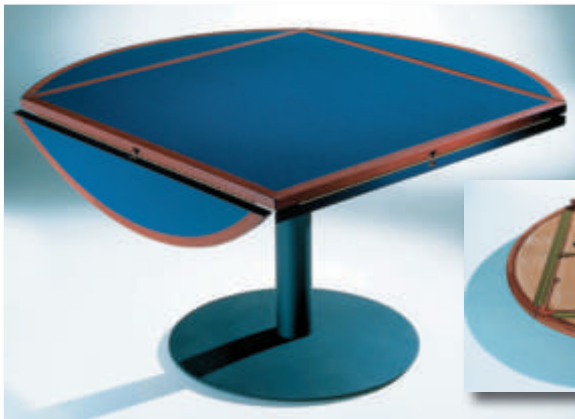

Fold-a-Leaf® and Padded Table Tops