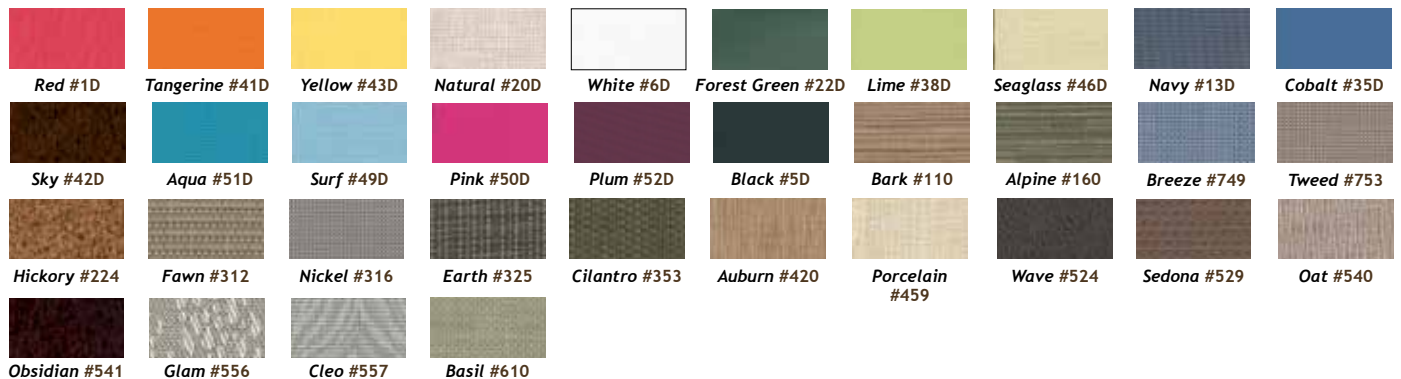

Sling Color Options For Windward & Dune Collections

100% vinyl coated polyester