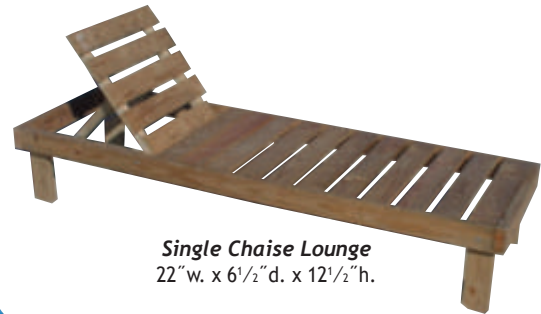

CONTRACT FURNITURE COMPANY

Professional Grade Furniture

Our resort style wooden chaises and cabanas are a staple on the beaches and resorts of the world. The chaises are constructed of premium pressure treated lumber for continuous out-door use and exposure. Your choice of single or double-with-center-table.

Our cabanas and hoods are constructed with Sunbrella® 100% solution dyed acrylic and feature strong aluminum rods. These cabanas are fully collapsible.

Your frame comes with a 3 year structural warranty, your fabric comes with a 3 year warranty - limited to the original end use.

Wooden Lounges

Double Chaise Lounge with Table
5' w. x 6½' d. x 12½" h.

Single Chaise Lounge
22" w. x 6½" d. x 12½" h.

Cushions
22" w. x 72" d.
Break on Cushion is 24"
From Top

For cushion and hood colors see page 61.

Cabanas

Free Standing Cabana
5½' w. x 5½' d. x 5½' h.
Has Two Anchors in Front

Cabana Hood
5' w. x 3½' d. x 3' h.

CONTRACT FURNITURE COMPANY

**NORTH AMERICAN
SALES OFFICE AND SHOWROOM**

2325 PALOS VERDES DRIVE WEST
SUITE 307